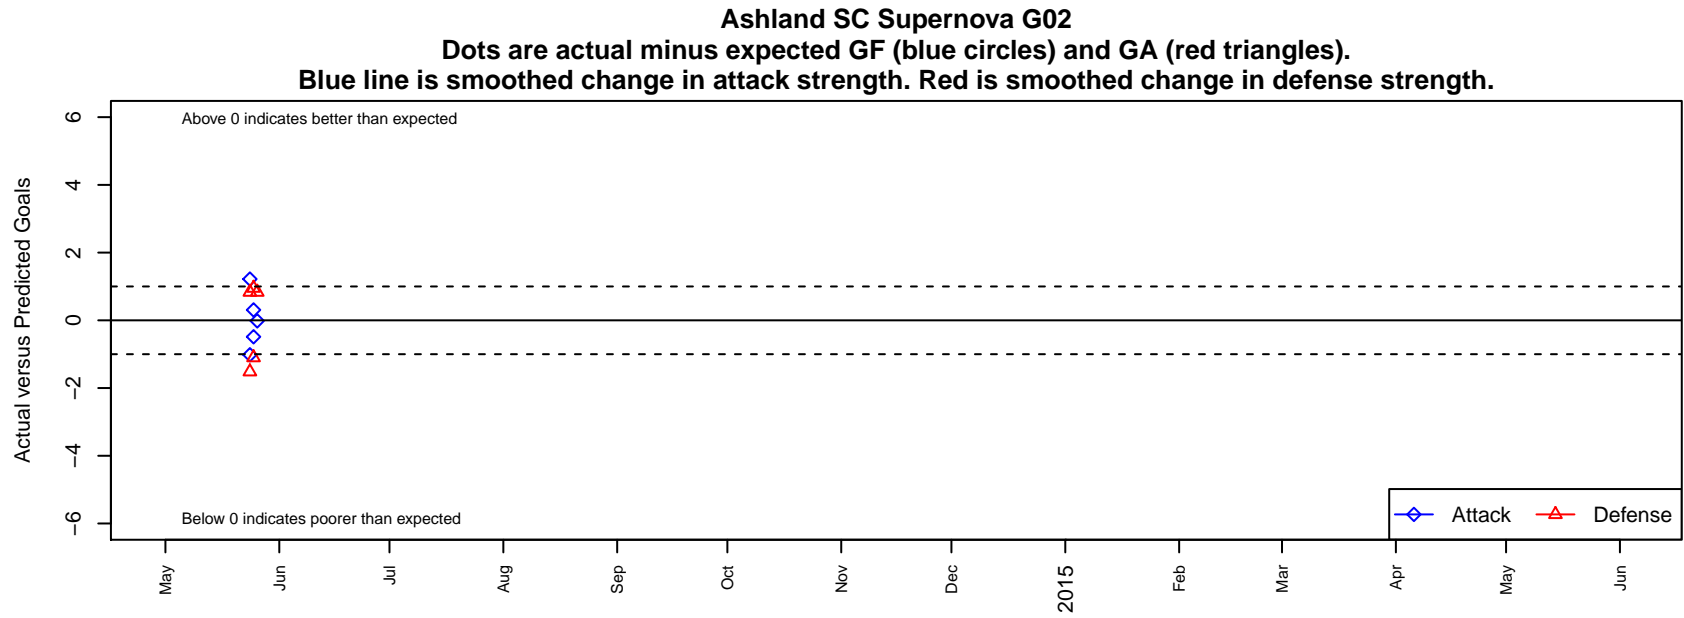

# Ashland SC Supernova G02

Ashland SC  
Ashland, OR  
G02 total strength=638  
attack=0.7 defense=0.47

alt names used:  
ASC Supernova

Venues played:  
2014 Rogue Memorial GU11 Cascade 9v9

<b>date</b>	<b>home</b>		<b>away</b>		<b>venue</b>	<b>pred.home</b>	<b>pred.away</b>
2014-05-26	Ashland SC Supernova G02	2	WAFC Rain G02	1	2014 Rogue Memorial GU11 Cascade 9v9	2.02	1.83
2014-05-25	Bend FC Timbers Baldys Blaze G02	0	Ashland SC Supernova G02	2	2014 Rogue Memorial GU11 Cascade 9v9	0.95	2.49
2014-05-25	SSSC Lady Jaguars G03	3	Ashland SC Supernova G02	1	2014 Rogue Memorial GU11 Cascade 9v9	1.90	0.69
2014-05-24	Ashland SC Supernova G02	2	Rogue Valley Timbers Red G02	4	2014 Rogue Memorial GU11 Cascade 9v9	0.78	2.48
2014-05-24	Ashland SC Supernova G02	1	WAFC Rain G02	1	2014 Rogue Memorial GU11 Cascade 9v9	2.02	1.83